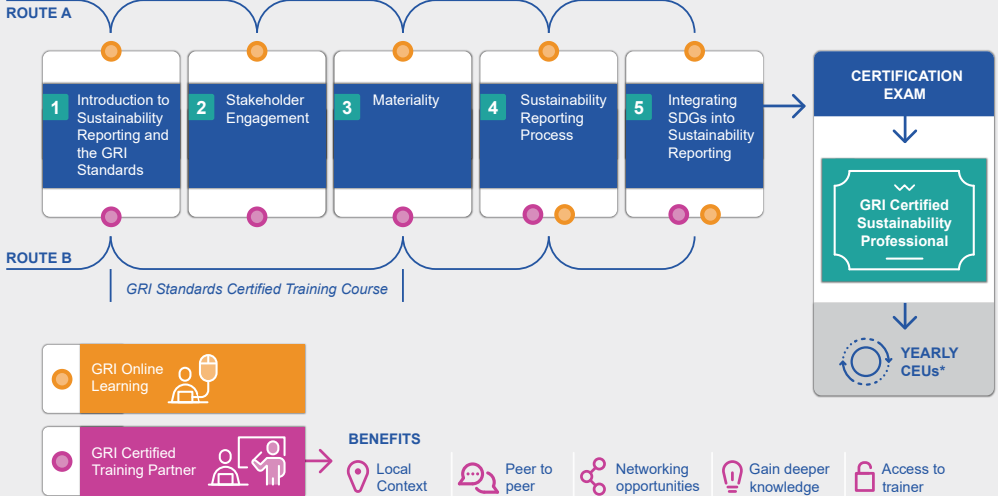

Professional Certification Program

5 courses, covering the fundamentals of GRI reporting, and a certification exam

Two ways of getting certified

Powered by GRI ACADEMY

*Continuing Education Units

Certified Training Partners

Over 100 training partners across 57 countries offer GRI's Certified Training Course, customized training in a peer-to-peer environment offering networking opportunities and locally tailored content.

Professionals can start their certification journey by taking the GRI Standards Certified Training course, after which they will be awarded three out of five required points towards unlocking the certification exam.

For professionals who prefer to do online courses via the GRI Academy, each course will award one point towards unlocking the certification exam.

GRI Academy

The Professional Certification Program can be accessed via the [GRI Academy](#), a dedicated learning platform for sustainability professionals, which also contains the latest sustainability-related curriculum and a range of continuing education units (CEUs) for professionals to update their certification status annually.

Barbara Strozziiaan 336
1083 HN Amsterdam
The Netherlands
www.globalreporting.org

Sign up

via the [GRI Academy](#)
or contact us at
GRIacademy@globalreporting.org
for more information.